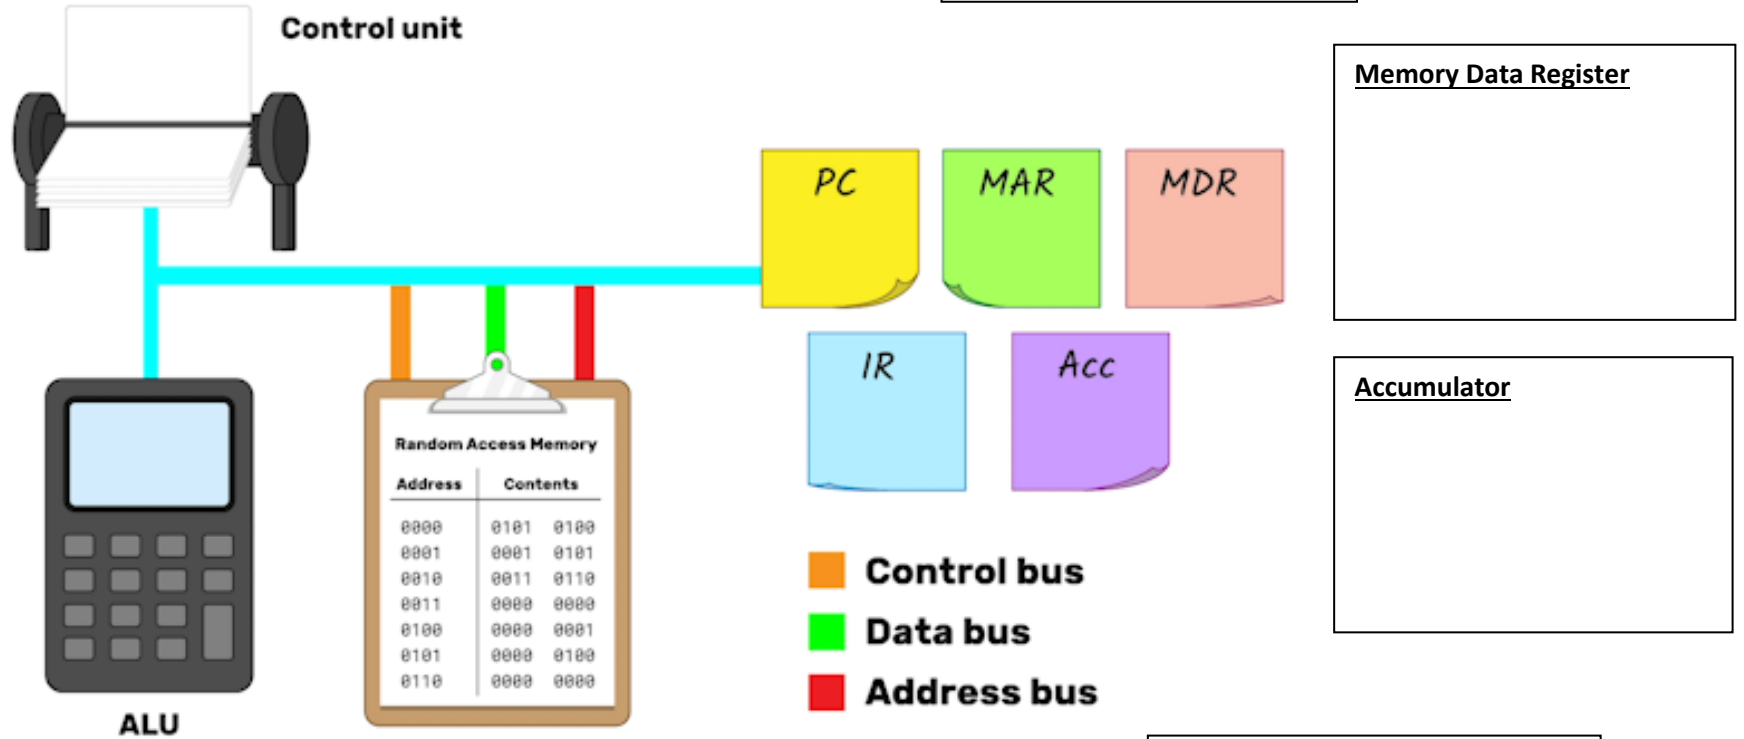

How registers are used in the Fetch-decode-execute

Program counter

Memory Address Register

Excellence: Control/data and address Buses:

Blank area for notes related to the bus systems.

Blank area for notes related to the registers.